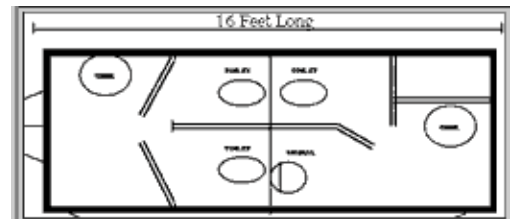

## 16' MOBILE RESTROOM

The 16' Luxury restroom trailer has two ladies stalls and one stall in the men's with one waterless urinal. Hand sinks on both sides. This makes this perfect choice for those events where elegance and personal hygiene are a must. With luxury in mind these units feature stereo and a CD player with iPod connection, heat and air conditioning, interior lighting, cherry wood vanity cabinet on both the women's and men's areas. If you are looking for the ultimate in luxury from our 16' restroom facility is the choice for your event

### FEATURES

- 2 Womens & 1 Mens Room
- Metering Faucets
- Solid Surface
- AM/FM/CD Player
- Sanitary Napkin Disposal
- Double Toilet Paper Dispensers
- Paper Towel Dispensers
- Soap Dispensers
- 13,500 BTU A/C with heat strip (Requires 30A)
- Outside lighting
- Maxx Air Vent Covers