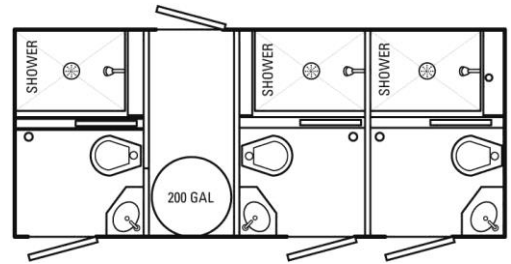

The 18' Custom Comfort Elite Combination Shower / Restroom trailers have three showers and three toilets which makes it the perfect choice for those events where elegance and personal hygiene are a must. With luxury in mind these units feature fresh hot and cold running water, stereo sound system, heating and air conditioning, interior and exterior lighting, porcelain toilets and sinks, and separate entrance doors for both the women and men areas.

If you are looking for the ultimate in luxury from a combination shower and restroom facility the 18' Custom Comfort Elite Combination Shower / Restroom trailer is the choice for your event.

Electrical (110V) hook-up is required. On site water source (via garden hose) is required.