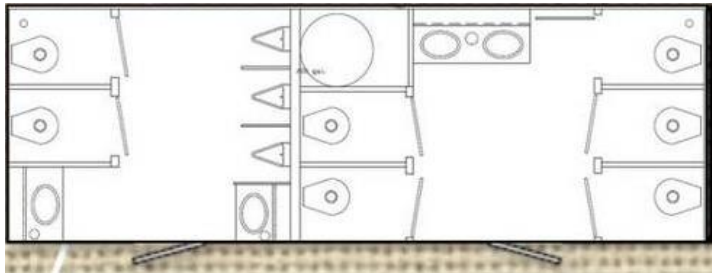

## 24' COTTAGE MOBILE RESTROOM

Our attractive 24' 10 Stall Cottage Mobile Restroom trailers provide "all the comforts of home." Both the women's and men's sides are spacious and climate-controlled with full size sinks, private locking bathrooms, immaculate full-size flush toilets, stereo throughout, and many other unique amenities.

If you are looking for an elegant yet practical restroom facility for your event the cottage series is the choice for your event.

*Electrical (110V) hook-up is required. On site water source (via garden hose) is required.*

### FEATURES

- 5 Stall Womens Room
- 2 Stall Mens Room (and 3 urinals)
- Sinks
- Hands Free Faucets
- Flushing Toilets
- Paper Towel Dispensers
- Waste Receptacles
- Tile Pattern Floors
- Mirrors
- Toilet Paper Dispensers (dbl. roll)
- Soap Dispensers
- Heat & A/C
- AM/FM/CD/DVD Player
- HD LCD Mounted Television
- Baby Changing Station
- Sanitary Napkin Disposal