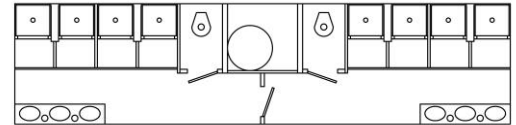

The 33' Luxury Combination Shower / Restroom trailers have four showers and two stalls which makes it the perfect choice for those events where elegance and personal hygiene are a must. With luxury in mind these units features fresh hot and cold running water, no-touch faucets, stereo sound system, heating and air conditioning, interior and exterior lighting, oak vanity cabinets, porcelain toilets and sinks, and separate entrance doors for both the women and men areas.

If you are looking for the ultimate in luxury from a combination shower and restroom facility the 33' Luxury Combination Shower / Restroom is the choice for your event.

Electrical (110V) hook-up is required. On site water source (via garden hose) is required.