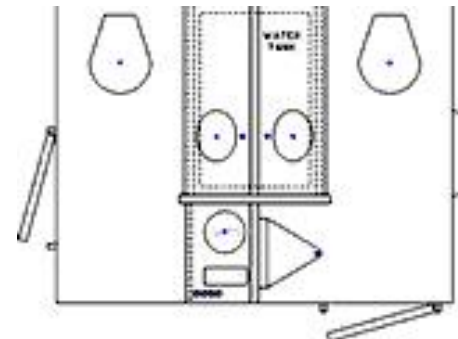

The 8' Gold Mobile Restroom is the perfect solution for your upscale events where quality and budget are most important. These units are designed to offer your event the kind of practical comfort only found in indoor restroom facilities. These units feature men's and women's sides with private, flushing stalls, fresh hot and cold running water, Heating and Air Conditioning, interior lighting, plus any additional amenities you may request.

If you are looking for a unit that is as practical as it is elegant than the 8' Gold is the choice for your event.

Electrical (110V) hook-up is required. On site water source (via garden hose) is required.

FEATURES

- 1 Womens & 1 Mens Room
- Sinks
- Flushing Toilets
- Urinal in Mens Room
- Paper Towels
- Waste Receptacles
- Finished Wood Floors
- Mirrors
- Toilet Paper
- Soap
- Heat & A/C