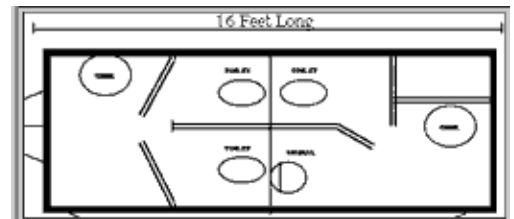

The 16' Luxury restroom trailer has two ladies stalls and one stall in the men's with one waterless urinal. Hand sinks on both sides. This makes this perfect choice for those events where elegance and personal hygiene are a must. With luxury in mind these units feature stereo and a CD player with iPod connection, heat and air conditioning, interior lighting, cherry wood vanity cabinet on both the women's and men's areas. If you are looking for the ultimate in luxury from our 16' restroom facility is the choice for your event

Electrical (110V) hook-up is required. On site water source (via garden hose) is required..

FEATURES

- 2 Womens & 1 Mens Room
- Metering Faucets
- Solid Surface
- AM/FM/CD Player
- Sanitary Napkin Disposal
- Double Toilet Paper Dispensers
- Paper Towel Dispensers
- Soap Dispensers
- 13,500 BTU A/C with heat strip (Requires 30A)
- Outside lighting
- Maxx Air Vent Covers