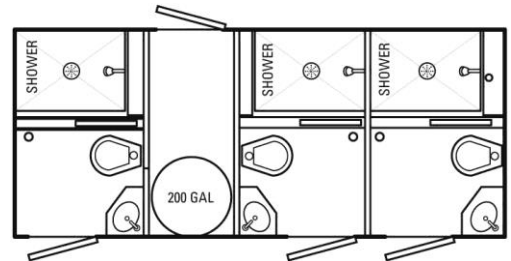

## 18' CUSTOM COMFORT ELITE SHOWER / RESTROOM TRAILER

The 18' Custom Comfort Elite Combination Shower / Restroom trailers have three showers and three toilets which makes it the perfect choice for those events where elegance and personal hygiene are a must. With luxury in mind these units feature fresh hot and cold running water, stereo sound system, heating and air conditioning, interior and exterior lighting, porcelain toilets and sinks, and separate entrance doors for both the women and men areas.

If you are looking for the ultimate in luxury from a combination shower and restroom facility the 18' Custom Comfort Elite Combination Shower / Restroom trailer is the choice for your event.

*Electrical (110V) hook-up is required. On site water source (via garden hose) is required.*

### FEATURES

- Porcelain Pedal Flush Toilet
- Auto Flush Porcelain Urinal
- Sanitary Napkin Disposal
- "No Drip" Pump Soap Dispenser
- Paper Towels
- Triple Toilet Paper Dispenser
- Solid Surface Countertops & Backsplash
- One-Piece Rubberized Floor
- Shatterproof Mirrors
- Lockable Cabinet with Trash Receptacle