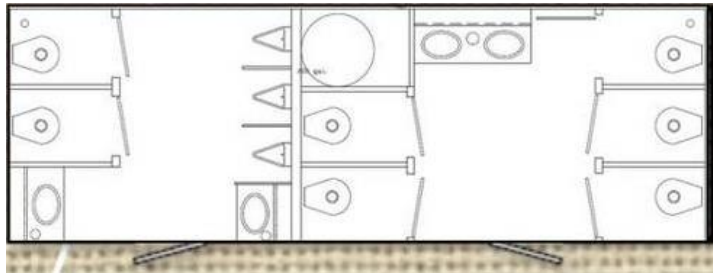

Our attractive 24' 10 Stall Cottage Mobile Restroom trailers provide "all the comforts of home." Both the women's and men's sides are spacious and climate-controlled with full size sinks, private locking bathrooms, immaculate full-size flush toilets, stereo throughout, and many other unique amenities.

If you are looking for an elegant yet practical restroom facility for your event the cottage series is the choice for your event.

Electrical (110V) hook-up is required. On site water source (via garden hose) is required.

FEATURES

- 5 Stall Womens Room
- 2 Stall Mens Room (and 3 urinals)
- Sinks
- Hands Free Faucets
- Flushing Toilets
- Paper Towel Dispensers
- Waste Receptacles
- Tile Pattern Floors
- Mirrors
- Toilet Paper Dispensers (dbl. roll)
- Soap Dispensers
- Heat & A/C
- AM/FM/CD/DVD Player
- HD LCD Mounted Television
- Baby Changing Station
- Sanitary Napkin Disposal