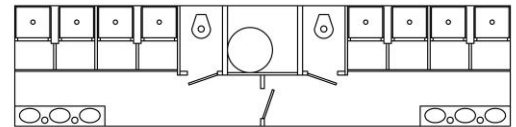

The 33' Luxury Combination Shower / Restroom trailers are the perfect choice for those events where elegance and personal hygiene are a must. With luxury in mind these units features fresh hot and cold running water, no-touch faucets, stereo sound system, heating and air conditioning, interior and exterior lighting, oak vanity cabinets, porcelain toilets and sinks, and separate entrance doors for both the women and men areas.

If you are looking for the ultimate in luxury from a combination shower and restroom facility the 33' Luxury Combination Shower / Restroom is the choice for your event.

Electrical (110V) hook-up is required. On site water source (via garden hose) is required.