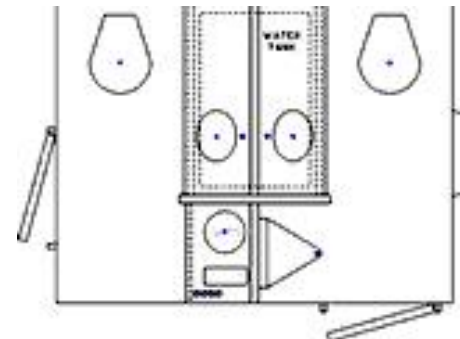

The 8' Gold Mobile Restroom is the perfect solution for your upscale events where quality and budget are most important. These units are designed to offer your event the kind of practical comfort only found in indoor restroom facilities. These units feature men's and women's sides with private, flushing stalls, fresh hot and cold running water, Heating and Air Conditioning, interior lighting, plus any additional amenities you may request.

If you are looking for a unit that is as practical as it is elegant than the 8' Gold is the choice for your event.

Electrical (110V) hook-up is required. On site water source (via garden hose) is required.

FEATURES

- 1 Womens & 1 Mens Room
- Sinks
- Flushing Toilets
- Urinal in Mens Room
- Paper Towels
- Waste Receptacles
- Finished Wood Floors
- Mirrors
- Toilet Paper
- Soap
- Heat & A/C