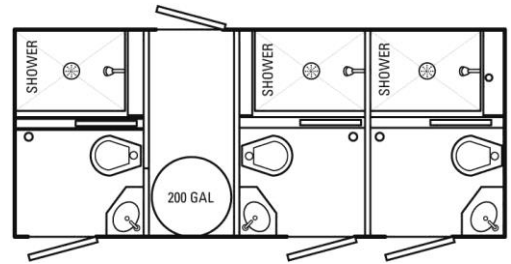

## 18' CUSTOM COMFORT ELITE SHOWER / RESTROOM TRAILER

The 18' Custom Comfort Elite Combination Shower / Restroom trailers have three showers and three toilets which makes it the perfect choice for those events where elegance and personal hygiene are a must. With luxury in mind these units feature fresh hot and cold running water, stereo sound system, heating and air conditioning, interior and exterior lighting, porcelain toilets and sinks, and separate entrance doors for both the women and men areas.

If you are looking for the ultimate in luxury from a combination shower and restroom facility the 18' Custom Comfort Elite Combination Shower / Restroom trailer is the choice for your event.

*Electrical (110V) hook-up is required. On site water source (via garden hose) is required.*

### FEATURES

- Porcelain Pedal Flush Toilet
- Sanitary Napkin Disposal
- "No Drip" Pump Soap Dispenser
- Paper Towels
- Double Paper Dispenser
- Solid Surface Countertops & Backsplash
- One-Piece Rubberized Floor
- Shatterproof Mirrors
- Lockable Cabinet with Trash Receptacle