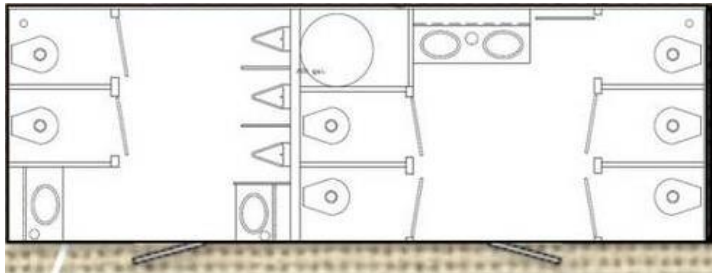

### FEATURES

- 5 Stall Womens Room
- 2 Stall Mens Room (and 3 urinals)
- Sinks
- Hands Free Faucets
- Flushing Toilets
- Paper Towel Dispensers
- Waste Receptacles
- Tile Pattern Floors
- Mirrors
- Toilet Paper Dispensers (dbl. roll)
- Soap Dispensers
- Heat & A/C
- AM/FM/CD/DVD Player
- HD LCD Mounted Television
- Sanitary Napkin Disposal

Our attractive 24' 10 Stall Cottage Mobile Restroom trailers provide "all the comforts of home." Both the women's and men's sides are spacious and climate-controlled with full size sinks, private locking bathrooms, immaculate full-size flush toilets, stereo throughout, and many other unique amenities.