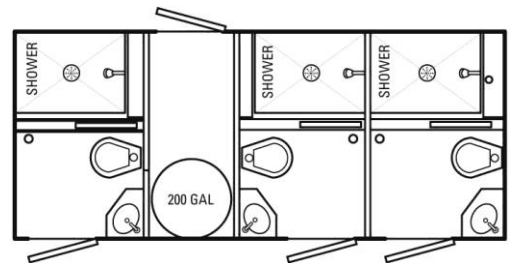

## 18' CUSTOM COMFORT ELITE SHOWER / RESTROOM TRAILER

The 18' Custom Comfort Elite Combination Shower / Restroom trailers have three showers and three toilets which makes it the perfect choice for those events where elegance and personal hygiene are a must. With luxury in mind these units feature fresh hot and cold running water, stereo sound system, heating and air conditioning, interior and exterior lighting, porcelain toilets and sinks, and separate entrance doors for both the women and men areas.

If you are looking for the ultimate in luxury from a combination shower and restroom facility the 18' Custom Comfort Elite Combination Shower / Restroom trailer is the choice for your event.

Required:

2 designated 20 amp circuits

On site water source (via garden hose)

*Trailer Dimensions:* 12.5'H, 22'L, 8'W

### FEATURES

- Porcelain Pedal Flush Toilet
- Sanitary Napkin Disposal
- "No Drip" Pump Soap Dispenser
- Paper Towels
- Double Paper Dispenser
- Solid Surface Countertops & Backsplash
- One-Piece Rubberized Floor
- Mirrors
- Waste Receptacles
- Lockable Cabinet with Trash Receptacle