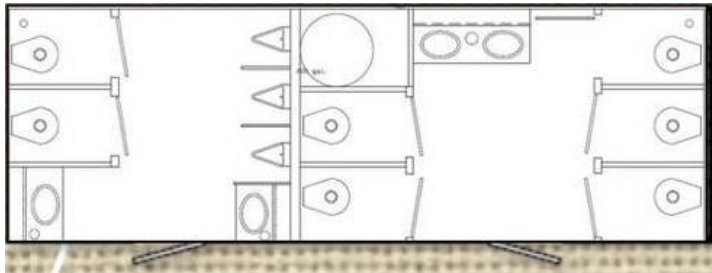

## 24' MOBILE RESTROOM

### FEATURES

- 5 Stall Womens Room
- 2 Stall Mens Room (and 3 urinals)
- Sinks
- Hands Free Faucets
- Flushing Toilets
- Paper Towel Dispensers
- Waste Receptacles
- Tile Pattern Floors
- Mirrors
- Toilet Paper Dispensers (dbl. roll)
- Soap Dispensers
- Heat & A/C
- AM/FM/CD/DVD Player
- HD LCD Mounted Television
- Sanitary Napkin Disposal

Our attractive 24' 10 Stall Mobile Restroom trailers provide "all the comforts of home." Both the women's and men's sides are spacious and climate-controlled with full size sinks, private locking bathrooms, immaculate full-size flush toilets, stereo throughout, and many other unique amenities.