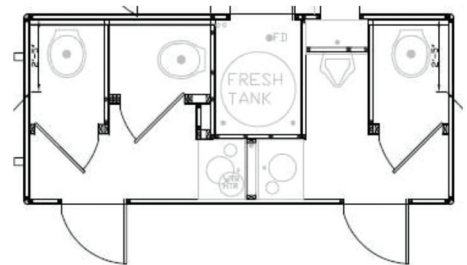

This spacious 16' luxury restroom trailer has a delightful interior and enough capacity to provide a true first-class experience. The restroom trailer's soft interior colors and spacious floor design create a wonderful experience for guests. The spa-like interior creates a soothing and luxurious atmosphere for refreshing your guests.

Many features on our luxury mobile restroom trailers will surprise you, and delight your guests.

Required:

2 designated 20 amp circuits

On Site water source (via garden hose)

Trailer Dimensions: 12'H, 19'L, 8'W

Trailer Dimensions: 12'H, 19'L, 8'W

FEATURES

- 2 Women & 2 Mens Rooms
- Metering Faucets
- Solid Surface
- Sanitary Napkin Disposal
- Double Toilet Paper
- Paper Towel Dispensers
- Soap Dispensers
- Outside/Interior Lighting
- Maxx Air Vent Covers LED Lighting
- Bluetooth Entertainment System
- Waste Receptacles
- Mirrors