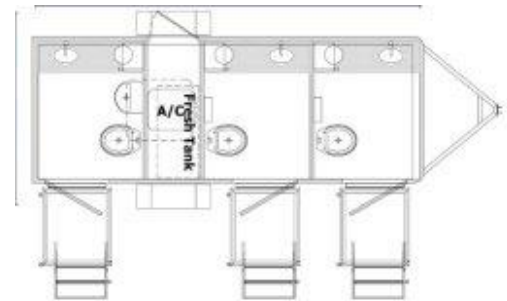

## 18' COTTAGE RESTROOM

The 18' Cottage Restroom trailers are perfect for those situations where elegance is a must but where space is limited. These units features fresh hot and cold running water, metering faucets, stereo sound system, heating and air conditioning, interior and exterior lighting, oak vanity cabinets, porcelain toilets and sinks, and separate entrance doors for both the women and men areas. Can accommodate up to 200 guests.

### Required:

1 designated 20 amp circuit

On site water source (via garden hose)

*Trailer Dimensions: 12.5'H, 22'L, 8'W*